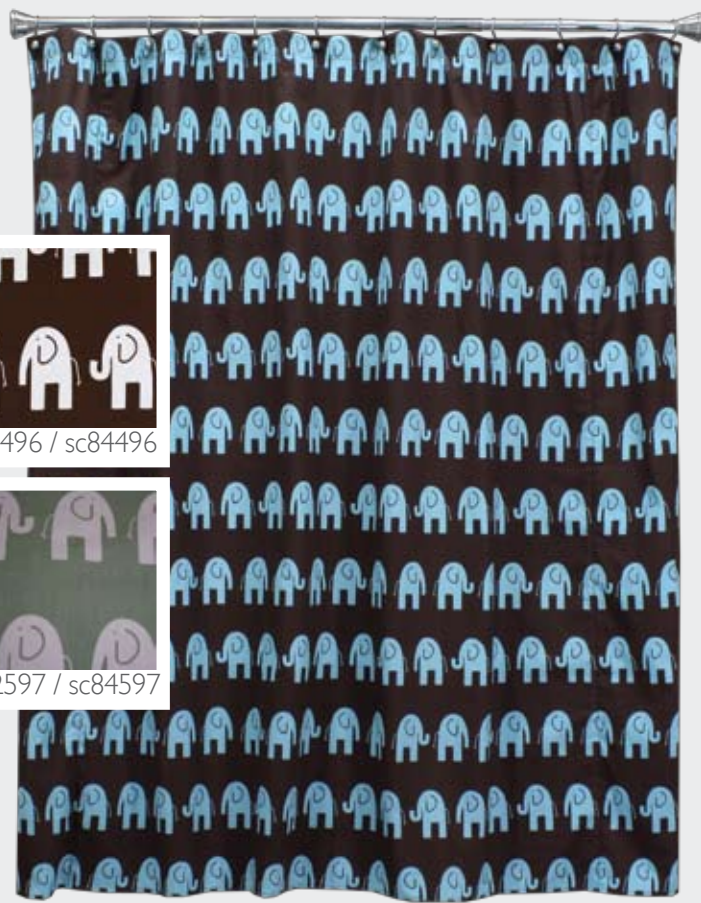

h

sc72195 / sc84195

Hurry It's Lovely Here *human* sc002

c

Mikado *lipstick* sc018 sc84347 / sc108347

d

Beauville *stripe*  
sc003 / sc84348

a

Juliet *scarlet*  
sc72957

a

sc72172 / sc84172

sc72175 / sc84175

Sisley *fushia* sw72174

c

Tres Chic *black/pink*  
sc029 / sc84345

b

Vouvray *bordeaux*  
sw72365

c

sc72602 / sc84602

sc72496 / sc84496

sc72596 / sc84596

sc72597 / sc84597

Ele Kelso french blue sc72601

d