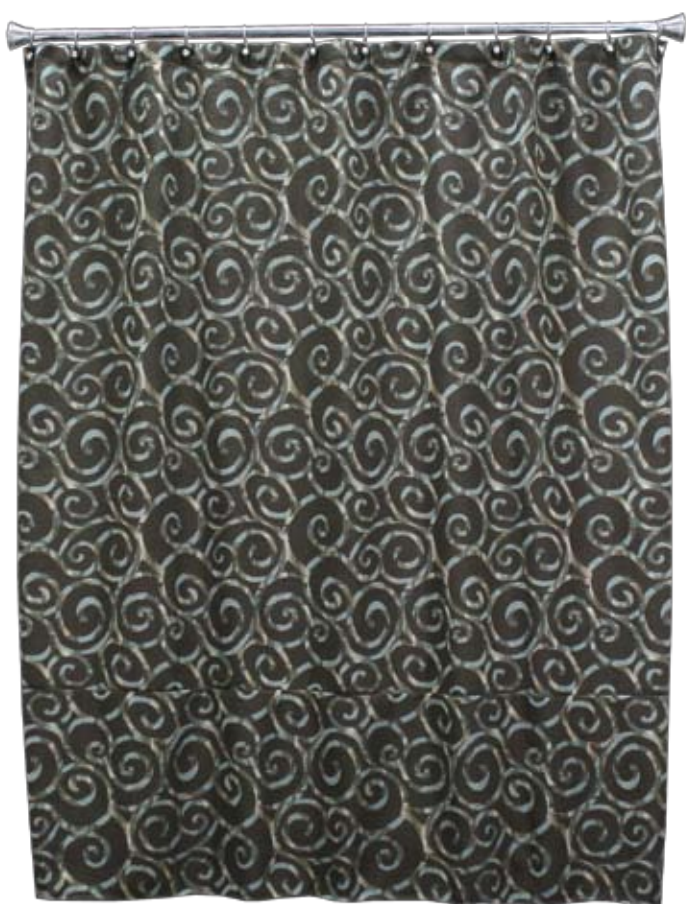

d

Richmond peppercorn sc006 / sc84353

c

Snow Fresh sc023 / sc84354

d

Cheetah sc005 sc84349 / sc108349

d

Loop bluestone sw72383