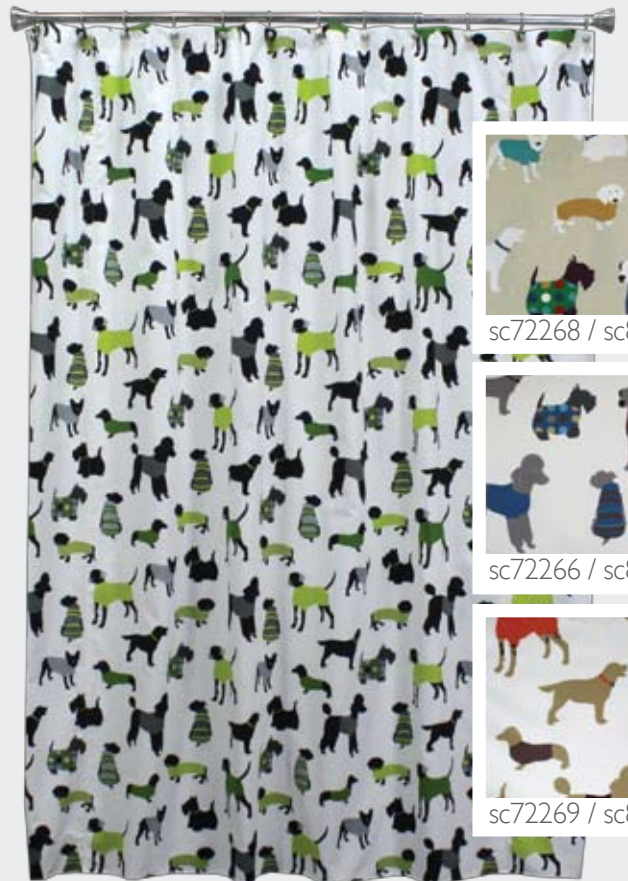

Vouvray *bordeaux*  
sw72365

c

sc72602 / sc84602

sc72496 / sc84496

sc72596 / sc84596

sc72597 / sc84597

Ele Kelso french blue sc72601

d

Small Talk blackbird sc022 / sc342

c

Hooty black sc72563

d

Kiki pinata sc017 sc363 / sc108363

d

Cheri flamingo sc012 sc84260 / sc108260

a

Big Dahlia raspberry sw72452

e

sc72268 / sc84268

sc72266 / sc84266

sc72269 / sc84269

Doggy Day graphic lime sc007 / sc84267

sc72542 / sc84542

sc72631 / sc84631